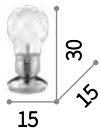

Luce Max

Chrome frame. Clear blown glass diffuser with decorative aluminum thread inside.

ON
OFF Lamp with integrated switch.

IP20
1,240 Kg / 0,0271 m³
E27 max 1 x 60W
033686 € 46

3000 K / 860 Lm
119571 € 6,50
P. 097

Microphone new

White or black powder coated or plated brass metal base and frame. Power cable coated with fabric with integrated switch.

LED Bulbs LED E27 8W Globo D95 3000 K included. Cod. 101323

ON
OFF Lamp with integrated switch.