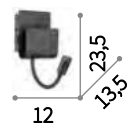

Probe **new**

White or black powder coated aluminum body. Double diffuser: upper diffuser made of acrylic, lower diffuser with flexible arm. Independent integrated switches. USB socket.

LED LED source 3000 K, 20.000 h life.

ON/OFF Lamp with integrated switch.

USB Lamp with integrated USB socket.

IP20

0,870 Kg / 0,0020 m³
LED 9W / 580 Lm

243160 € 120 **new**
237930 € 120 **new**