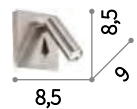

Lite **new**

Aluminum base and body with white, black, nickel or brass finish. Adjustable diffuser. Integrated switch. Recessed installation on flush-mounting box type 502.

LED LED source 3000 K, 20.000 h life.

ON OFF Lamp with integrated switch.

250137

250120

IP20

0,340 Kg / 0,0008 m³
LED 3W / 130 Lm

250106	€ 45 new
250137	€ 50 new
250120	€ 50 new
250113	€ 45 new