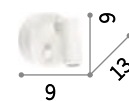

IP20

0,280 Kg / 0,0030 m³
LED 3W / 210 Lm

142586	€ 78
233659	€ 85 new
233673	€ 85 new
233680	€ 85 new
142579	€ 78