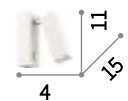

IP20

0,420 Kg / 0,0022 m³
LED 3W / 210 Lm

142258	€ 85
233703	€ 90 new
233857	€ 90 new
233864	€ 90 new
142241	€ 85