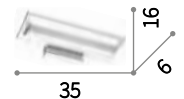

## Subway new

Matt white varnished metal frame. White glass cylindrical diffuser.

**LED** LED source 3000 K, 20.000 h life.

■ □ IP20

0,440 Kg / 0,0105 m<sup>3</sup>  
LED 8W / 600 Lm

224480 ■ € 80 new

P. 114 P. 270 P. 308