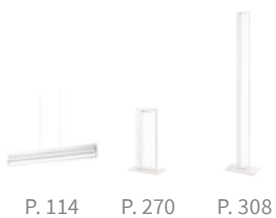

## Subway new

Matt white varnished metal frame. White glass cylindrical diffuser.

**LED** LED source 3000 K, 20.000 h life.

■ □ IP20

0,440 Kg / 0,0105 m<sup>3</sup>  
LED 8W / 600 Lm

224480 ■ € 80 new

P. 114 P. 270 P. 308