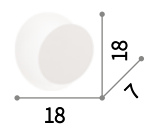

## Tick **new**

Powder coated metal body with gold or silver leaf finish. The diffuser can be reclined up to 90°.

**LED** LED source 3000 K, 30.000 h life.

238951

238975

■ □ IP20

0,440 Kg / 0,0028 m<sup>3</sup>  
LED 6W / 390 Lm