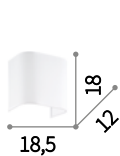

Gea new

White or black powder coated aluminum body. Adjustable diffuser with integrated led. PVC shade coated with fabric. USB socket. Independent switches.

LED LED source 3000 K, 20.000 h life.

ON/OFF Lamp with integrated switch.

USB Lamp with integrated USB socket.

0,140 Kg / 0,0180 m³

239576 € 13 new
 239606 € 13 new
 239613 € 13 new
 239590 € 13 new

IP20

0,500 Kg / 0,0021 m³
 E27 max 1x60W +
 LED 3W / 130 Lm

239521 € 85 new
 239545 € 85 new