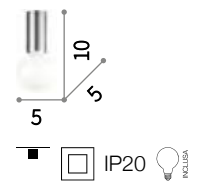

Petit **new**

Metal body available in matt white or black varnish, chrome or brass plated.

LED Bulbs LED E27 8W Globo D95 3000 K included. Cod. 101330

IP20

0,790 Kg / 0,0007 m³
E27 max 1x60W

3000 K / 720 Lm
101330 € 8,50