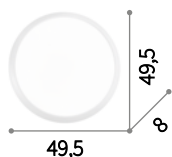

Gemma new

Plastic base with different finishes. Matt white polycarbonate diffuser. Quick fastening system. The integrated LED source can be replaced.

LED LED source 3000 K, 20.000 h life.

IP20
1,210 Kg / 0,0400 m³
LED 36W / 2400 Lm
252636 € 60 new
252643 € 60 new