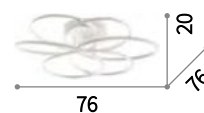

Karol **new**

Matt white varnished metal body. Opal color plastic diffuser.

LED LED source 4000 K, 10.000 h life.

■ ■ ⊕ IP20

3,430 Kg / 0,1185 m³
LED 63W / 8380 Lm

227832 ■ € 360 **new**

■ ■ ⊕ IP20

2,300 Kg / 0,0901 m³
LED 45W / 6900 Lm