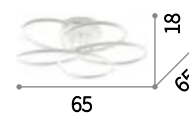

Karol **new**

Matt white varnished metal body. Opal color plastic diffuser.

LED LED source 4000 K, 10.000 h life.

■ ■ ⊕ IP20

3,430 Kg / 0,1185 m³
LED 63W / 8380 Lm

227832 ■ € 360 **new**

■ ■ ⊕ IP20

2,300 Kg / 0,0901 m³
LED 45W / 6900 Lm