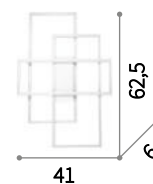

Frame new

Matt white varnished metal base and frame.
Opal color plastic diffusers.

LED LED source 3000 K, 30.000 h life.

230702

IP20

1,240 Kg / 0,0263 m³
LED 31W / 2200 Lm

230726 € 220 new

IP20