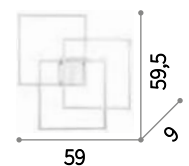

Frame new

Matt white varnished metal base and frame.
Opal color plastic diffusers.

LED LED source 3000 K, 30.000 h life.

230702

IP20

1,240 Kg / 0,0263 m³
LED 31W / 2200 Lm

230726 € 220 new

IP20