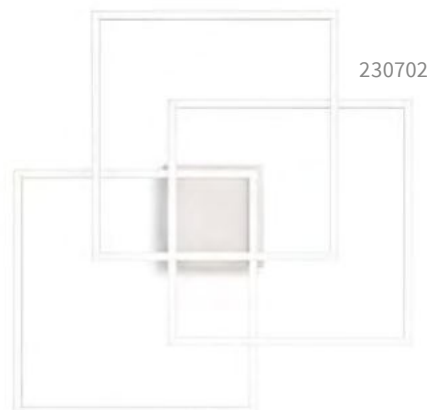

Frame new

Matt white varnished metal base and frame.
Opal color plastic diffusers.

LED LED source 3000 K, 30.000 h life.

230702

IP20

1,240 Kg / 0,0263 m³
LED 31W / 2200 Lm

230726 € 220 new

IP20

1,430 Kg / 0,0530 m³
LED 35W / 2800 Lm

230702 € 250 new