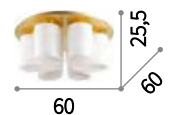

## Daisy **new**

Metal base with gold leaf finish. White acid-etched blown glass diffusers with stripes in relief.

■ □ IP20

12,000 Kg / 0,1183 m<sup>3</sup>  
E27 max 6x60W

247779 ■ € 360 **new**

💡 3000 K / 720 Lm  
123899 € 6,90