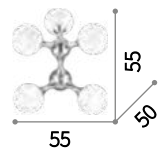

Nodi **new**

Chrome or satin brass metal frame. Rotating junction elements for a personalized arrangement. White acid-etched blown or transparent or chrome glass diffusers.

■ ⊕ IP20

3,200 Kg / 0,1012 m³
E14 max 5 x 40W