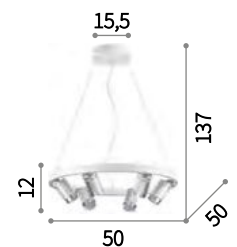

## Zoom **new**

Matt black or white varnished metal frame.  
Adjustable cylindrical diffusers with knurled  
decoration and opal color screen. PVC power  
cable.

**LED** LED source 3000 K, 20.000 h life.

IP20

3,070 Kg / 0,0454 m<sup>3</sup>  
LED 28W / 1120 Lm

235936 € 350 **new**  
235929 € 350 **new**