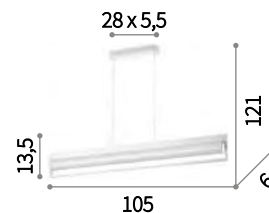

Subway new

Matt white varnished metal frame. White glass cylindrical diffuser. Clear PVC power cable.

LED LED source 3000 K, 20.000 h life.

IP20

2,490 Kg / 0,0363 m³
LED 24W / 1970 Lm

224497 € 225 new

P. 236 P. 270 P. 308