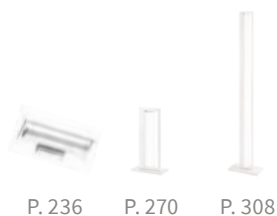

Subway new

Matt white varnished metal frame. White glass cylindrical diffuser. Clear PVC power cable.

LED LED source 3000 K, 20.000 h life.

IP20

2,490 Kg / 0,0363 m³
LED 24W / 1970 Lm

224497 € 225 new

P. 236 P. 270 P. 308