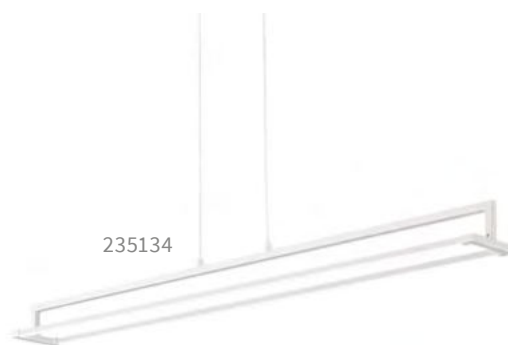

Rail **new**

Black powder coated metal ceiling rose and frame. Double plastic diffusers in opal color. Clear PVC cables.

LED LED source 3000 K, 30.000 h life.

IP20

1,580 Kg / 0,0141 m³
LED 30W / 720 Lm

235134 € 220 **new**
235141 € 220 **new**