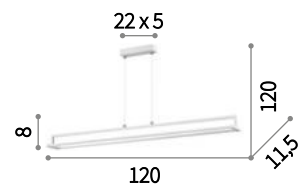

Rail **new**

Black powder coated metal ceiling rose and frame. Double plastic diffusers in opal color. Clear PVC cables.

LED LED source 3000 K, 30.000 h life.

IP20

1,580 Kg / 0,0141 m³
LED 30W / 720 Lm

235134 € 220 **new**
235141 € 220 **new**