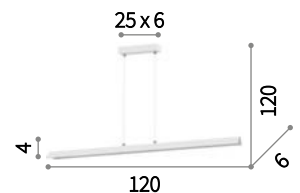

Lea **new**

Matt white or black metal frame and ceiling rose. Opal color plastic diffuser.

LED LED source 3000 K, 30.000 h life.

IP20

1,930 Kg / 0,0110 m³
LED 23W / 550 Lm

239132 € 180 **new**
239163 € 180 **new**