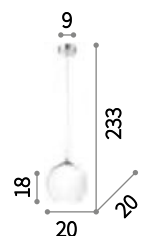

IP20

1,080 Kg / 0,0287 m³
G9 max 1x40W

052793 € 75

3000 K / 860 Lm
101347 € 8,90

3000 K / 860 Lm
101347 € 8,90

3000 K / 860 Lm
101323 € 7,90

3000 K / 860 Lm
101323 € 7,90

3000 K / 300 Lm
209043 € 3,50