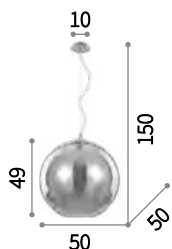

Nemo new

Blown glass diffuser. Available with smoky, copper, clear or faded chrome finishes. 052793 model with white blown and acid-etched glass bulb cover.

LED Bulbs LED G9 3,2W 3000 K included in 052793 model. Cod. 209043

IP20

4,000 Kg / 0,2200 m³
E27 max 1x60W

094137 € 350

IP20

3,490 Kg / 0,1227 m³
E27 max 1x60W

052816 € 215
250359 € 215 new
094229 € 215
250342 € 215 new
111919 € 215

IP20

2,960 Kg / 0,0664 m³
E27 max 1x60W