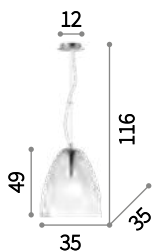

Blossom new

Chrome metal frame and ceiling cup. Clear blown glass diffuser with amber or smoky finish. Clear PVC power cable.

IP20

1,890 Kg / 0,0705 m³
E27 max 1 x 60W

241524 € 130 new
241517 € 130 new

3000 K / 720 Lm
101354 € 9,00

Audi-20

Chrome metal central bulb holder. Blown clear or blend chrome glass diffuser. Steel wire adjustable in length with automatic blocking mechanisms.

LED Bulbs LED E27 8W Globo D125 3000 K included. Cod. 101347/101354