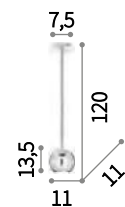

116464

Mr Jack **new**

Metal frame and spherical diffuser with white, chrome, wood or black finish. Electrical cable covered with fabric.

LED Bulbs LED GU10 7W 3000 K included.
Cod. 101378

0,890 Kg / 0,0089 m³
GU10 max 1 x 28W

231273 € 70 **new**
140995* € 100 **new**
116464 € 75
231297 € 70 **new**

* GU10 max 1 x 15W

3000 K / 560 Lm
101378 € 6,50

0,520 Kg / 0,0040 m³
GU10 max 1 x 28W

231228 € 60 **new**
140988* € 90 **new**
116457 € 65
231259 € 60 **new**