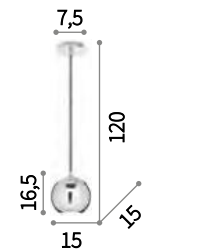

116464

Mr Jack **new**

Metal frame and spherical diffuser with white, chrome, wood or black finish. Electrical cable covered with fabric.

LED Bulbs LED GU10 7W 3000 K included.
Cod. 101378

0,890 Kg / 0,0089 m³
GU10 max 1 x 28W