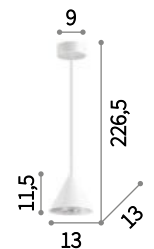

A-Line new

Powder coated metal ceiling cup. Matt white or black varnished metal diffuser white inside. Power cable coated with fabric.

LED

Bulbs LED GU10 7W 3000 K included in models: 232690 and 232713. Code 123943

IP20

1,080 Kg / 0,0519 m³
E27 max 1 x 60W

232720 € 58 new
232744 € 58 new

IP20 INCLUSA

0,330 Kg / 0,0109 m³
GU10 max 1 x 28W

232690 € 38 new
232713 € 38 new

3000 K / 720 Lm
123899 € 6,90

3000 K / 640 Lm
123943 € 3,90