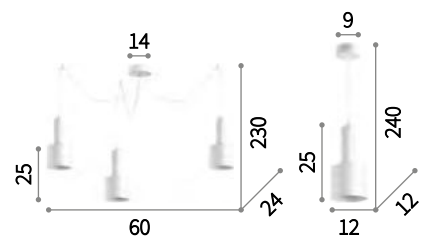

Holly **new**

Metal ceiling rose and diffusers with brushed brass finish or powder coated with white or black finish. Power cables coated with fabric.

IP20

IP20

2,740 Kg / 0,0254 m³
E27 max 3 x 60W

0,780 Kg / 0,0064 m³
E27 max 1 x 60W