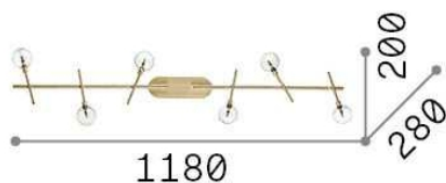

General info

DECORATIVO - Ceiling

Indoor ceiling or wall mounted adjustable lamp with multiple sources and diffuse light emission

Ean	8021696200408
Item	MARACAS PL6 BIANCO
Installation	Ceiling, Wall
Guarantee	5 years
Gross weight	1.87 kg
Volume	0.024192 m ³

Technical info

Net weight	1.28 kg
Insulation class	II
Protection index	IP20
Operating temperature	0° ~ +40 °C
Dimmer	Non-dimmable
Power output	220-240 V AC 50/60 Hz
Power supply	In-built, included electronic
Adjustability	YES