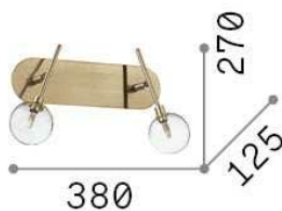

Source info

Integrated source	Light bulb (included)
Replaceable source	YES
Power	G4 max 2 x 2W
Emission	Diffuse
Max consumption	-
Bulb included	EAN 8021696222257