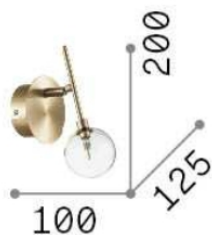

## DECORATIVO - Wall

Indoor ceiling or wall mounted adjustable lamp with diffuse light emission

<b>Ean</b>	8021696200378
<b>Item</b>	MARACAS AP1 BIANCO
<b>Installation</b>	Ceiling, Wall
<b>Guarantee</b>	5 years
<b>Gross weight</b>	0.39 kg
<b>Volume</b>	0.003375 m <sup>3</sup>

## Technical info

<b>Net weight</b>	0.28 kg
<b>Insulation class</b>	II
<b>Protection index</b>	IP20
<b>Operating temperature</b>	0° ~ +40 °C
<b>Dimmer</b>	Non-dimmable
<b>Power output</b>	220-240 V AC 50/60 Hz
<b>Power supply</b>	In-built, included electronic
<b>Adjustability</b>	YES