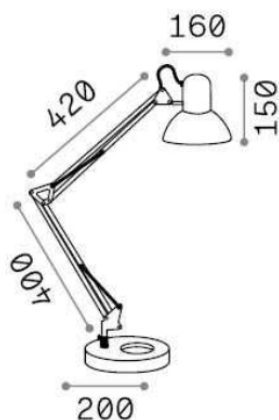

General info

DECORATIVO - Table

Indoor table adjustable lamp with in-built switch and direct light emission

Ean	8021696193991
Item	WALLY TL1 TOTAL WHITE
Installation	Table
Guarantee	5 years
Gross weight	3.45 kg
Volume	0.011088 m ³

Technical info

Net weight	2.45 kg
Insulation class	II
Protection index	IP20
Operating temperature	0° ~ +40 °C
Dimmer	Non-dimmable
Power output	220-240 V AC
Power supply	Not required
Adjustability	YES

Source info