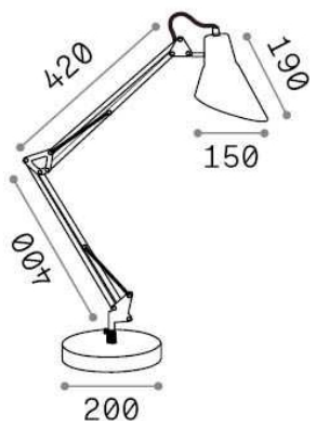

Sally

General info

DECORATIVO - Table

Indoor table adjustable lamp with in-built switch and direct light emission

Ean	8021696193946
Item	SALLY TL1 TOTAL WHITE
Installation	Table
Guarantee	5 years
Gross weight	3.45 kg
Volume	0.013244 m ³

Technical info

Net weight	2.6 kg
Insulation class	II
Protection index	IP20
Operating temperature	0° ~ +40 °C
Dimmer	Non-dimmable
Power output	220-240 V AC
Power supply	Not required
Adjustability	YES

Source info