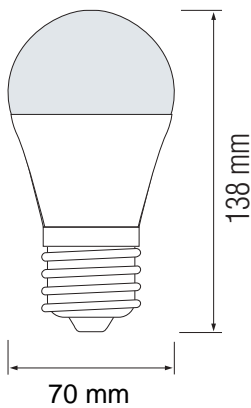

LED BULB

Product&Family Code: 001 006 0015

PREMIER-15

Technical Drawing

Photometric Diagram

Technical Data	
Voltage (V)	175-250V
Product Wattage (W)	15
Equivalence with incandescent lamp	120
Colour Render Index (Ra)	>Ra80
Colour Temperature (K)	3000K-4200K-6400K
Materials	Aluminium Housing with PMMA Diffuser
Protection Class	-
Dimmable	No
EEL	A+
Warm-up time up to 60 % of the full light output	Instant Full Light
Luminous Flux (lm)	1400
Luminous Efficacy (lm/W)	93
Rated Life (hrs) Ⓣ	25,000
IP Rating	-
Power Factor	>0.5
Beam Angle ☆	160 °
Starting Time	<0.5
Number of ON-OFF cycling	x12,500