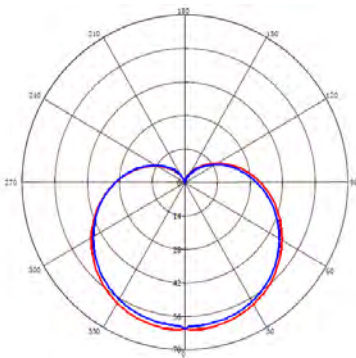

LED BULB

Product&Family Code: 001 006 0015

PREMIER-15

Technical Drawing

Photometric Diagram

Technical Data	
Voltage (V)	175-250V
Product Wattage (W)	15
Equivalence with incandescent lamp	120
Colour Render Index (Ra)	>Ra80
Colour Temperature (K)	3000K-4200K-6400K
Materials	Aluminium Housing with PMMA Diffuser
Protection Class	-
Dimmable	No
EEL	A+
Warm-up time up to 60 % of the full light output	Instant Full Light
Luminous Flux (lm)	1400
Luminous Efficacy (lm/W)	93
Rated Life (hrs) Ⓣ	25,000
IP Rating	-
Power Factor	>0.5
Beam Angle ☆	160 °
Starting Time	<0.5
Number of ON-OFF cycling	x12,500