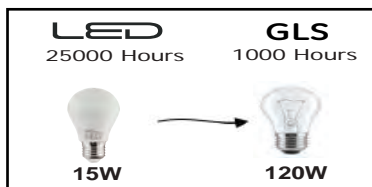

LED BULB

Product&Family Code: 001 006 0015

PREMIER-15

Technical Drawing

Photometric Diagram

Technical Data	
Voltage (V)	175-250V
Product Wattage (W)	15
Equivalence with incandescent lamp	120
Colour Render Index (Ra)	>Ra80
Colour Temperature (K)	3000K-4200K-6400K
Materials	Aluminium Housing with PMMA Diffuser
Protection Class	-
Dimmable	No
EEL	A+
Warm-up time up to 60 % of the full light output	Instant Full Light
Luminous Flux (lm)	1400
Luminous Efficacy (lm/W)	93
Rated Life (hrs) Ⓣ	25,000
IP Rating	-
Power Factor	>0.5
Beam Angle ☆	160 °
Starting Time	<0.5
Number of ON-OFF cycling	x12,500