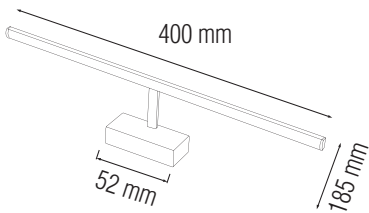

LED PICTURE & MIRROR LAMP

Product&Family Code: 040 014 0008

ANKA-8

 Chrome

Technical Drawing

Technical Data	
Voltage (V)	100-250V
Product Wattage (W)	8
Equivalence with incandescent lamp(W)	64
Colour Render Index (Ra)	>Ra 70
Colour Temperature (K)	4200
Materials	Chrome + PC
Protection Class	I
Dimmable	No
EEI	A to A++
Warm-up time up to 60 %of the full light output	Instant Full Light
Luminous Flux (lm)	570
Luminous Efficacy (lm/W)	71
Rated Life (hrs) ⌚	30.000
IP Rating	45
Power Factor	>0.5
Beam Angle	120°
Starting Time	<0.2s
Number of ON-OFF cycling	x15.000