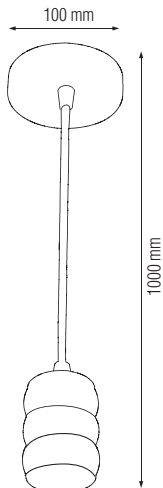

PENDANT LAMP

Product&Family Code:

021 009 0001

GAUSS

Technical Data	
Voltage (V)	220-240V
Product Wattage (W)	Max. 60W
Lamp Type	E27
WEEE Regulation Appropriate	Yes
Material	Metal
Dimmable	No
EEI	E to A++

Applications

- It's the perfect light fixture to install in bedroom, living room, dining room, kitchen

- RED COPPER
- OLD BRONZE
- GOLD
- CHROME
- PEARL BLACK

Technical Drawing

Features

- Easy installation
- Low energy bulb (Bulb not included)