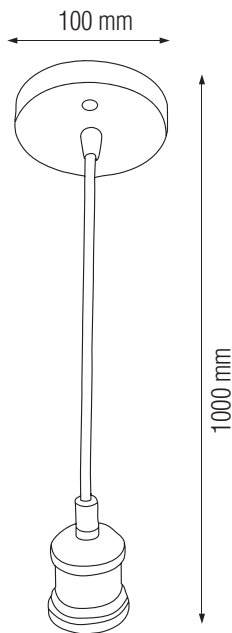

# PENDANT LAMP

Product&Family Code: 021 003 0001

TESLA

RED COPPER

OLD BRONZE

GOLD

CHROME

PEARL BLACK

## Technical Data

Voltage (V)	220-240V
Product Wattage (W)	Max. 60W
Lamp Type	E27
WEEE Regulation Appropriate	Yes
Material	Metal
Protection Class	II
Dimmable	No
EEI	<b>E</b> to <b>A++</b>
IP Rating	20

## Technical Drawing