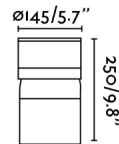

General characteristics

Fixation	Post, Floor
Type	I
IP	54
voltage	100V-240V
Hertz	50/60Hz
Power	6W

Material

Body/Structure	Aluminium
Diffuser	PC

Finish

Body/Structure	Dark Grey
Diffuser	Opal

Lighting characteristics