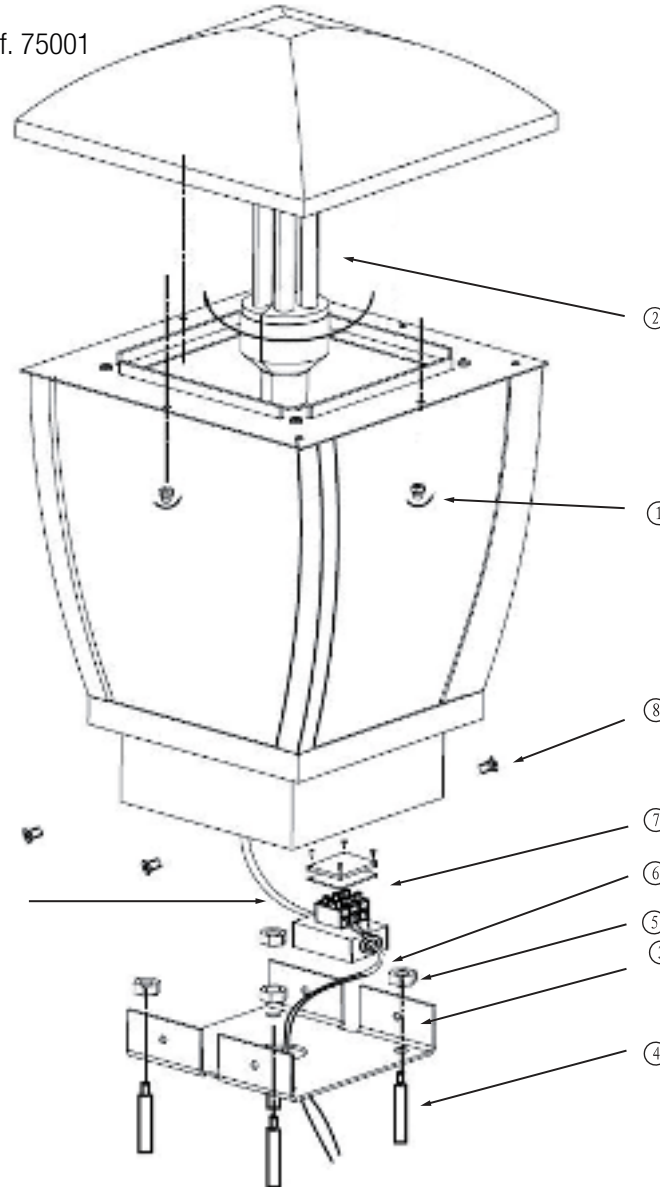

Ref. 74997

Ref. 75001

BOMBILLAS - BULBS

Ref. 74997

1 x E27 max 15w

Ref. 75001

1 x E27 max 100w

ICONOS - ICONES

1	2	3 IP44
4	5	6
7	8	9

CARACTERÍSTICAS ESPECÍFICAS
SPECIFIC FEATURES

220V-240V~50/60Hz