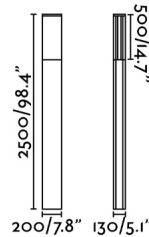

We extend the set of luminaires DATNA. This LED pole lamp has a height of 2,5 meters and is perfect for the lighting the garden .

General characteristics

Fixation	Floor
Type	I
IP	44
voltage	100V-240V
Hertz	50/60Hz
Power	37W

Material

Body/Structure	Aluminium
Diffuser	PC

Finish

Body/Structure	Dark Grey
Diffuser	Opal

Lighting characteristics

Light source included	Yes
Temperature	3000K
LM	2700lm
CRI	85
Light direction	Ambient lighting
Energy classification	E