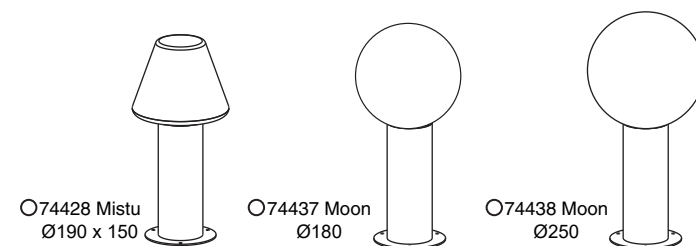

SHADE OPTIONS

See www.faro.es