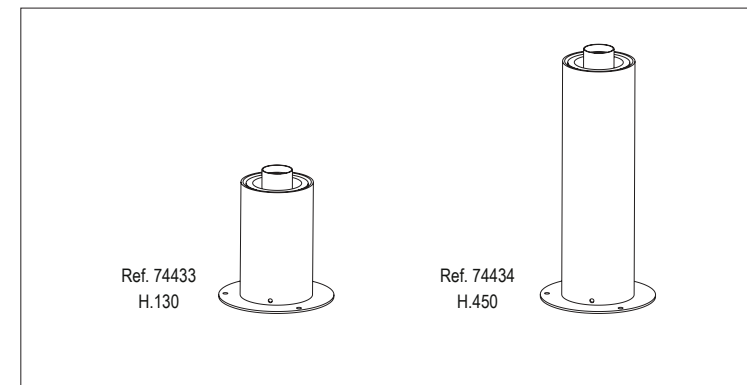

No incl.
See www.faro.es

3

No incl.
See www.faro.es

2