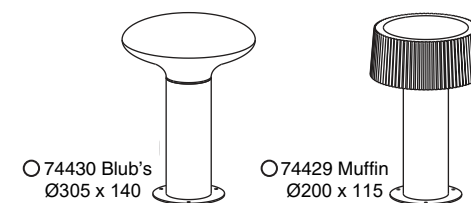

SHADE OPTIONS

See www.faro.es