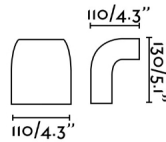

## General characteristics

Fixation	Wall
Type	I
IP	44
voltage	100V-240V
Hertz	50/60Hz
Power	8W