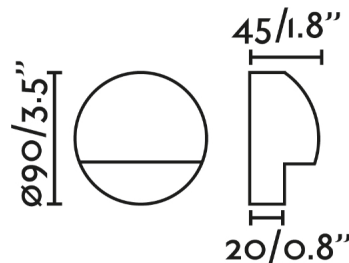

General characteristics

Fixation	Wall
Type	I
IP	44
voltage	100V-240V
Hertz	50/60Hz
Power	4.5W
IK	08

Material

Body/Structure	Aluminium
Diffuser	PMMA

Finish

Body/Structure	Brass
Diffuser	Transparent

Lighting characteristics