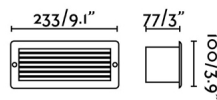

STRIPE is a white wall recessed lamp ideal for outdoor signal lighting. This luminaire features IP54 that gives protection against rain.

General characteristics

Fixation	Wall
Type	I
IP	54
voltage	100V-240V
Hertz	50/60Hz
Flush box dimensions	230x89mm
Power	5W
IK	07
Cutting size	230x89mm

Material

Body/Structure	Aluminium
Diffuser	PC

Finish

Body/Structure	Matt White
Diffuser	Opal

Lighting characteristics

Light source included	Yes
Temperature	3000K
LM	70lm
CRI	>80
Light direction	Ambient lighting
Energy classification	E