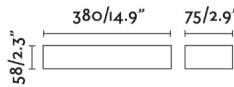

General characteristics

Fixation	Wall
Type	I
IP	65
voltage	220V-240V
Hertz	50/60Hz
Power	20W

Material

Body/Structure	Aluminium
Diffuser	Glass

Finish

Body/Structure	Rust Brown
Diffuser	Prism

Lighting characteristics