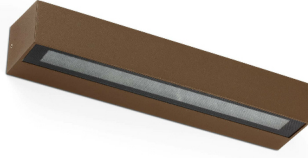

DORO is a wall lamp for outdoor lighting, made of die cast aluminium and glass diffuser. This white wall lamp with LED technology features IP65 that gives high protection against rain and solids. The light is projected from both sides. 20W version.

General characteristics

Fixation	Wall
Type	I
IP	65
voltage	220V-240V
Hertz	50/60Hz
Power	20W

Material

Body/Structure	Aluminium
Diffuser	Glass

Finish

Body/Structure	Rust Brown
Diffuser	Prism

Lighting characteristics