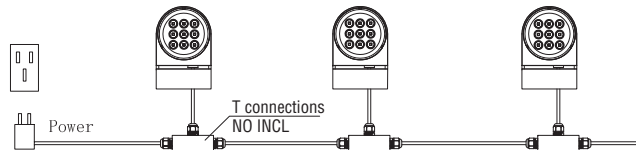

**i**

**MUUR options**

- with 9 LED
- with 12 LED

**Serial connection**

See [www.faro.es](http://www.faro.es) for T connections

**Cover Accessory**

ref. 71770V Visor Cover 210MM  
ref. 71771V Visor Cover 250MM