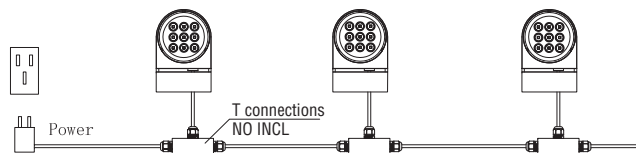

MUUR options

- with 9 LED
- with 12 LED

Serial connection
See www.faro.es for T connections

Cover Accessory
ref. 71770V Visor Cover 210MM
ref. 71771V Visor Cover 250MM