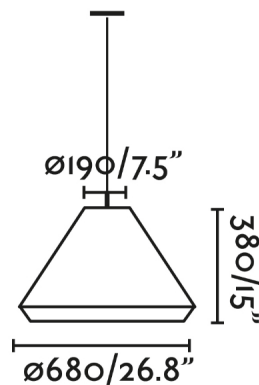

### General characteristics

Fixation	Ceiling
Type	II
IP	65
voltage	100V-240V
Hertz	50/60Hz
Cable meters	3000mm
Power	15W