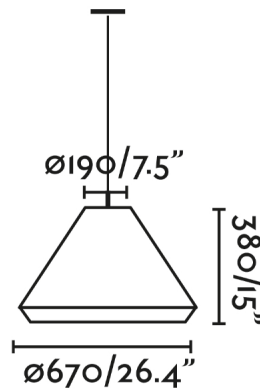

General characteristics

Fixation	Ceiling
Type	II
IP	65
voltage	100V-240V
Hertz	50/60Hz
Cable meters	3000mm
Power	15W

Material

Body/Structure	Aluminium
Diffuser	PEMD
Screen	Textilene

Finish

Body/Structure	Dark Grey
Diffuser	Opal
Screen	Brown