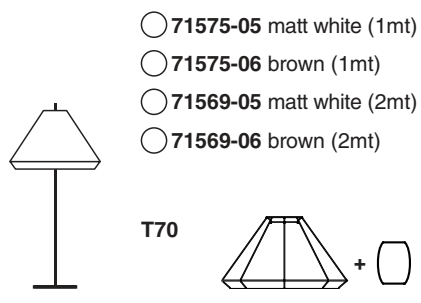

Options

TECHNICAL FEATURES

1 X E27 MAX 15W LED no incl.

Together
we take care
of the planet

Together we take care of the planet. This is why we reduce paper consumption. Please refer to the safety, maintenance and warranty instructions at www.faro.es. If you cannot access it, call us at +34 937 723 965 or write to export@faro.es.