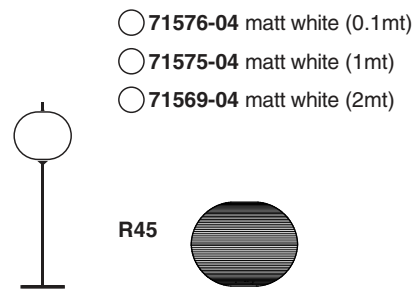

Options

TECHNICAL FEATURES

1 X E27 MAX 15W LED no incl.

Together
we take care
of the planet

Together we take care of the planet. This is why we reduce paper consumption. Please refer to the safety, maintenance and warranty instructions at www.faro.es. If you cannot access it, call us at +34 937 723 965 or write to export@faro.es.