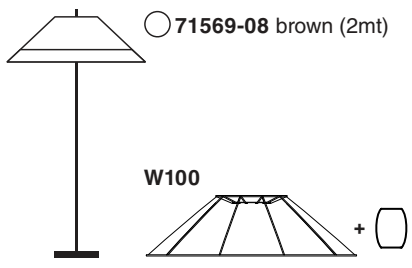

Options

TECHNICAL FEATURES

1 X E27 MAX 15W LED no incl.

Together
we take care
of the planet

Together we take care of the planet. This is why we reduce paper consumption. Please refer to the safety, maintenance and warranty instructions at www.faro.es. If you cannot access it, call us at +34 937 723 965 or write to export@faro.es.