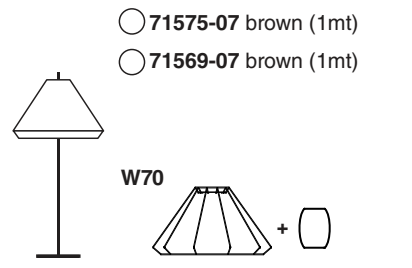

Options

TECHNICAL FEATURES

1 X E27 MAX 15W LED no incl.

Together
we take care
of the planet

Together we take care of the planet. This is why we reduce paper consumption. Please refer to the safety, maintenance and warranty instructions at www.faro.es. If you cannot access it, call us at +34 937 723 965 or write to export@faro.es.