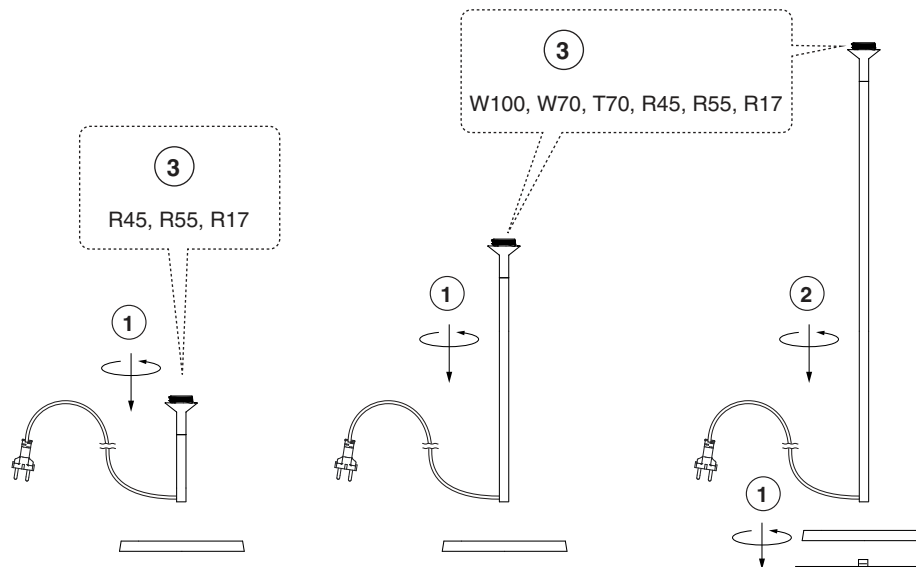

Options

TECHNICAL FEATURES

1 X E27 MAX 15W LED no incl.

Together
we take care
of the planet

Together we take care of the planet. This is why we reduce paper consumption. Please refer to the safety, maintenance and warranty instructions at www.faro.es. If you cannot access it, call us at +34 937 723 965 or write to export@faro.es.