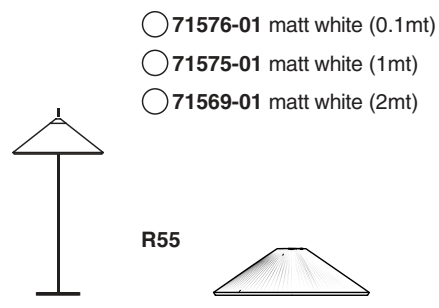

Options

TECHNICAL FEATURES

1 X E27 MAX 15W LED no incl.

Together
we take care
of the planet

Together we take care of the planet. This is why we reduce paper consumption. Please refer to the safety, maintenance and warranty instructions at www.faro.es. If you cannot access it, call us at +34 937 723 965 or write to export@faro.es.