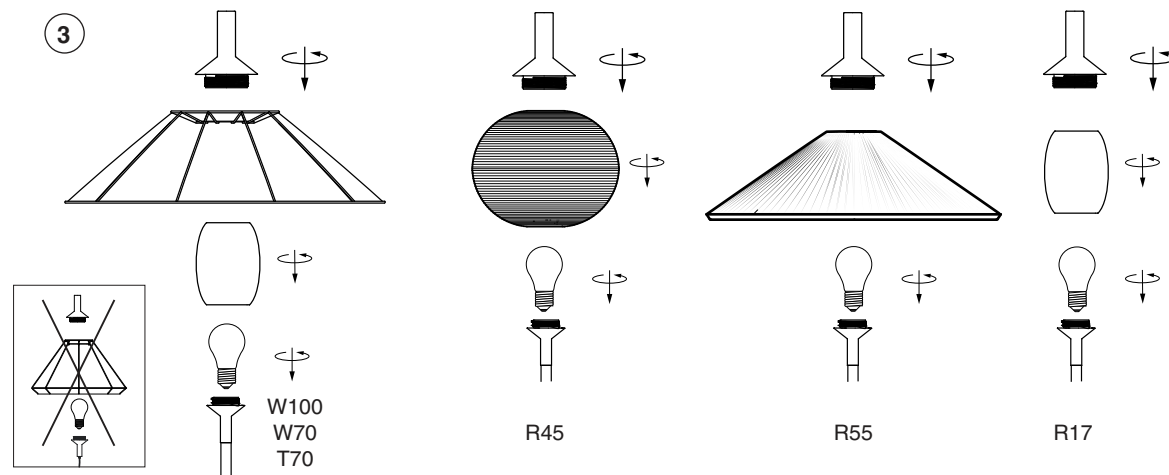

Options

TECHNICAL FEATURES

1 X E27 MAX 15W LED no incl.

Together
we take care
of the planet

Together we take care of the planet. This is why we reduce paper consumption. Please refer to the safety, maintenance and warranty instructions at www.faro.es. If you cannot access it, call us at +34 937 723 965 or write to export@faro.es.