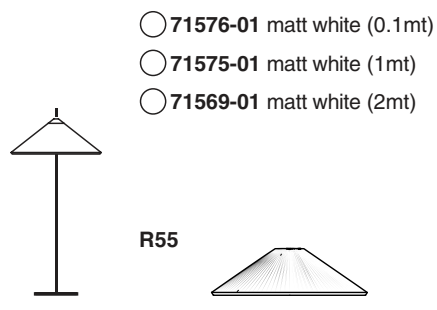

Options

TECHNICAL FEATURES

1 X E27 MAX 15W LED no incl.

Together
we take care
of the planet

Together we take care of the planet. This is why we reduce paper consumption. Please refer to the safety, maintenance and warranty instructions at www.faro.es. If you cannot access it, call us at +34 937 723 965 or write to export@faro.es.