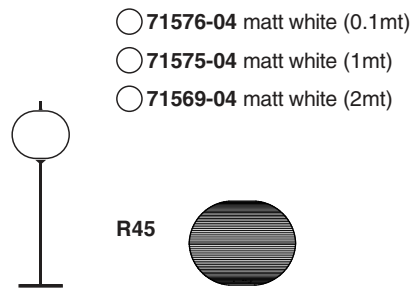

Options

TECHNICAL FEATURES

1 X E27 MAX 15W LED no incl.

Together
we take care
of the planet

Together we take care of the planet.
This is why we reduce paper consumption. Please refer to the safety, maintenance and warranty instructions at www.faro.es. If you cannot access it, call us at +34 937 723 965 or write to export@faro.es.