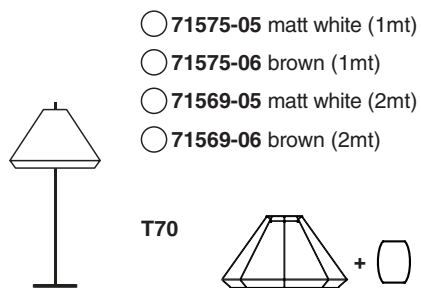

Options

TECHNICAL FEATURES

1 X E27 MAX 15W LED no incl.

Together
we take care
of the planet

Together we take care of the planet.
This is why we reduce paper consumption. Please refer to the safety, maintenance and warranty instructions at www.faro.es. If you cannot access it, call us at +34 937 723 965 or write to export@faro.es.