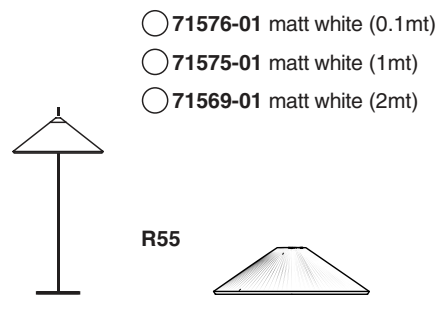

Options

TECHNICAL FEATURES

1 X E27 MAX 15W LED no incl.

Together
we take care
of the planet

Together we take care of the planet.
This is why we reduce paper consumption. Please refer to the safety, maintenance and warranty instructions at www.faro.es. If you cannot access it, call us at +34 937 723 965 or write to export@faro.es.