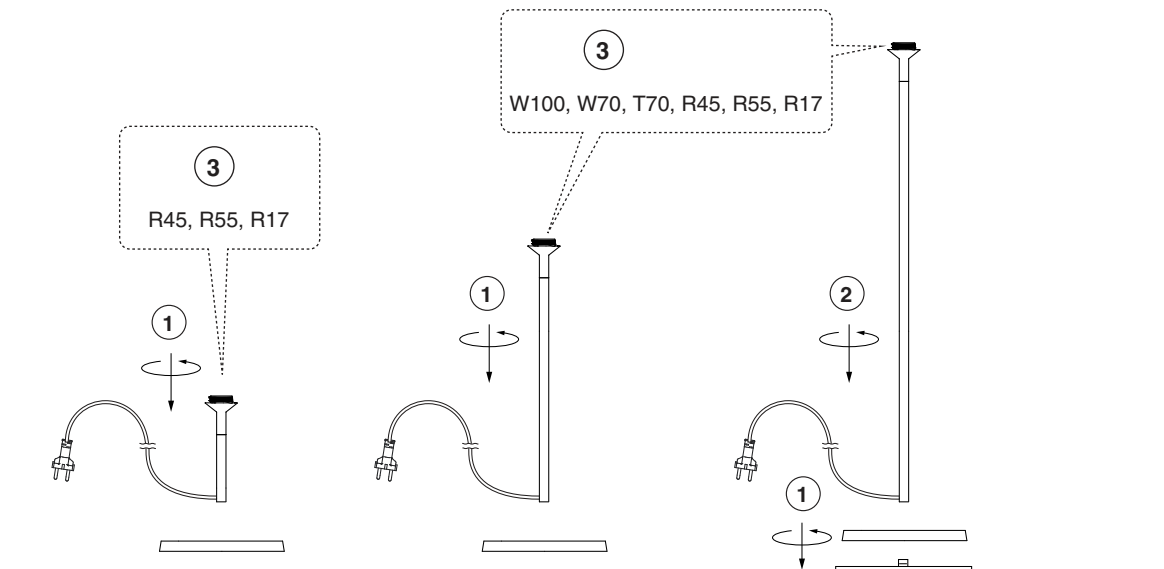

Options

TECHNICAL FEATURES

1 X E27 MAX 15W LED no incl.

Together
we take care
of the planet

Together we take care of the planet.
This is why we reduce paper consumption. Please refer to the safety, maintenance and warranty instructions at www.faro.es. If you cannot access it, call us at +34 937 723 965 or write to export@faro.es.