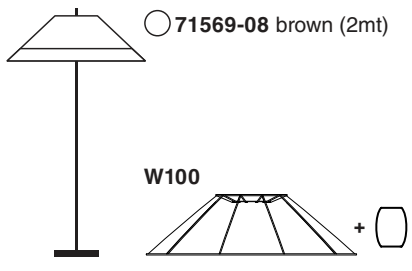

Options

TECHNICAL FEATURES

1 X E27 MAX 15W LED no incl.

Together
we take care
of the planet

Together we take care of the planet.
This is why we reduce paper consumption. Please refer to the safety, maintenance and warranty instructions at www.faro.es. If you cannot access it, call us at +34 937 723 965 or write to export@faro.es.