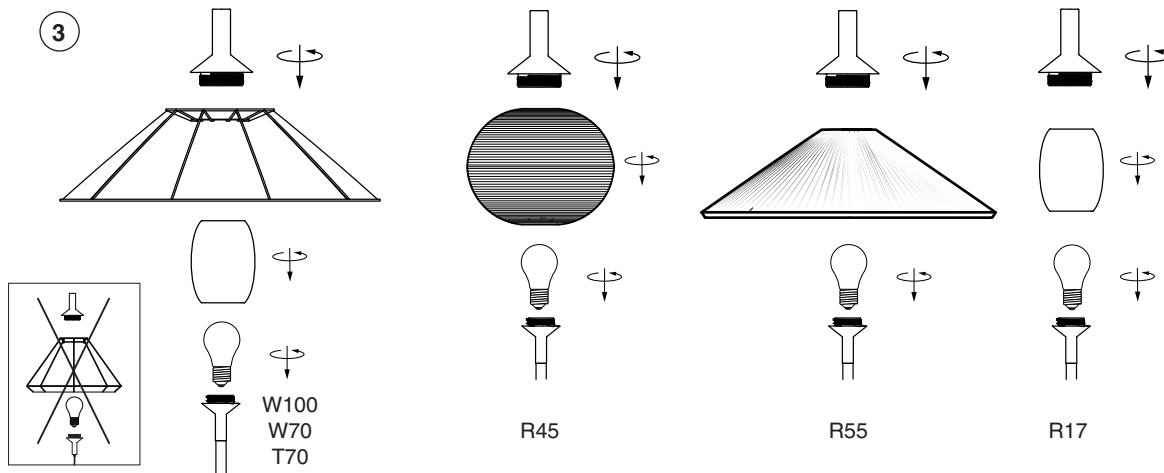

Options

TECHNICAL FEATURES

1 X E27 MAX 15W LED no incl.

Together
we take care
of the planet

Together we take care of the planet.
This is why we reduce paper consumption. Please refer to the safety, maintenance and warranty instructions at www.faro.es. If you cannot access it, call us at +34 937 723 965 or write to export@faro.es.