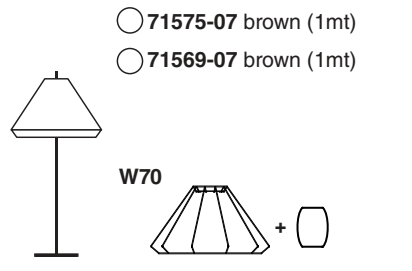

Options

TECHNICAL FEATURES

1 X E27 MAX 15W LED no incl.

Together
we take care
of the planet

Together we take care of the planet.
This is why we reduce paper consumption. Please refer to the safety, maintenance and warranty instructions at www.faro.es. If you cannot access it, call us at +34 937 723 965 or write to export@faro.es.