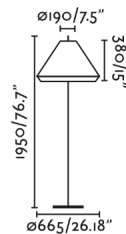

## General characteristics

Fixation	Floor
Type	II
IP	65/44
voltage	100V-240V
Hertz	50/60Hz
Cable meters	2000mm
Power	15W