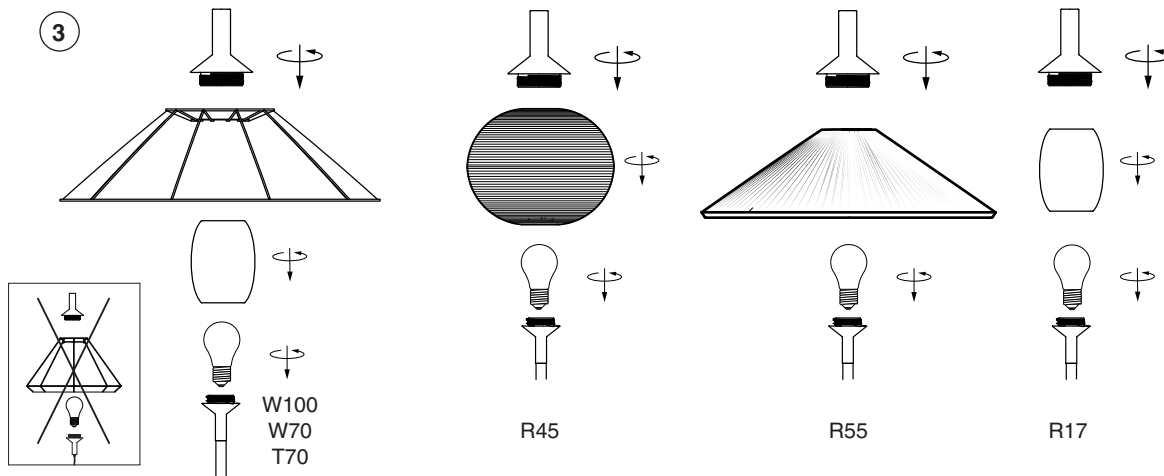

Options

TECHNICAL FEATURES

1 X E27 MAX 15W LED no incl.

Together
we take care
of the planet

Together we take care of the planet. This is why we reduce paper consumption. Please refer to the safety, maintenance and warranty instructions at www.faro.es. If you cannot access it, call us at +34 937 723 965 or write to export@faro.es.