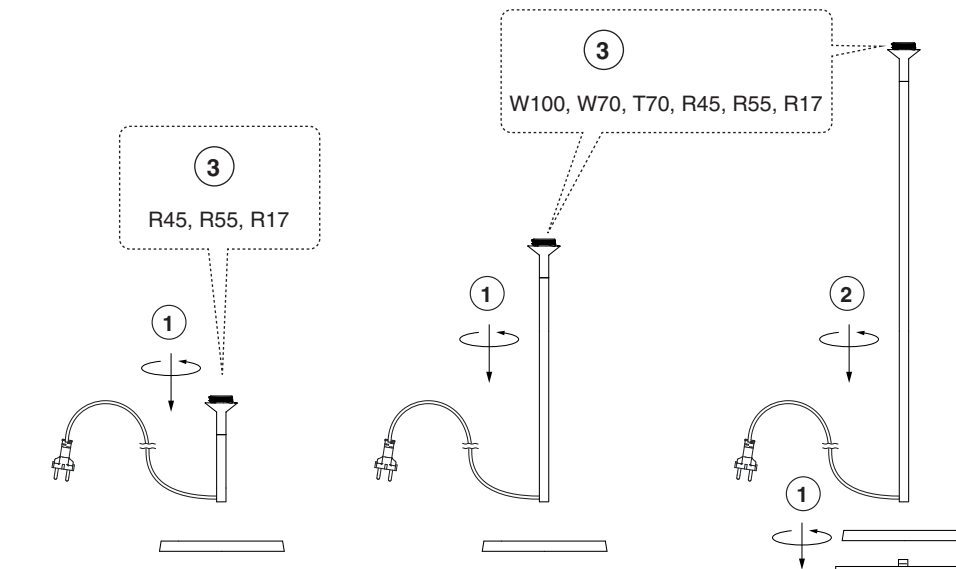

Options

TECHNICAL FEATURES

1 X E27 MAX 15W LED no incl.

Together
we take care
of the planet

Together we take care of the planet. This is why we reduce paper consumption. Please refer to the safety, maintenance and warranty instructions at www.faro.es. If you cannot access it, call us at +34 937 723 965 or write to export@faro.es.