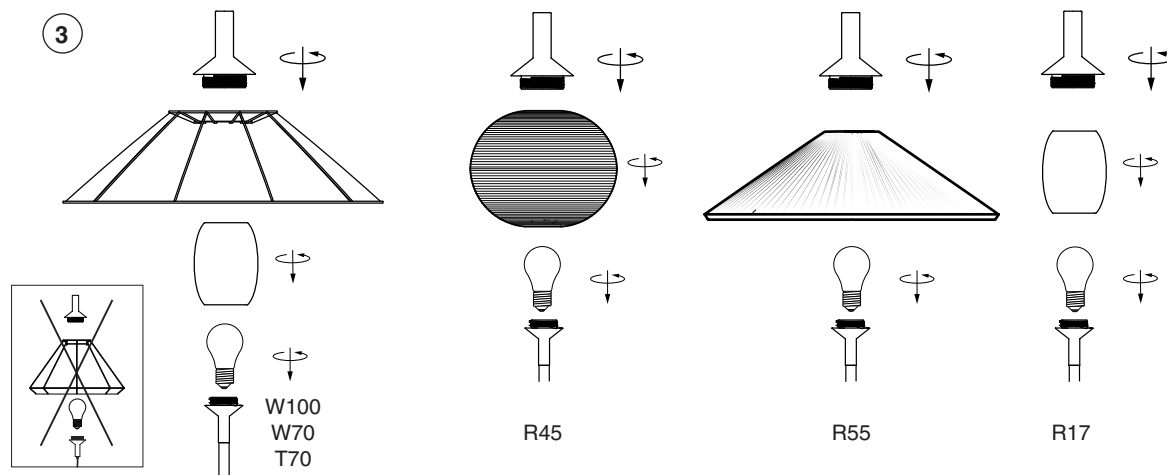

Options

TECHNICAL FEATURES

1 X E27 MAX 15W LED no incl.

Together
we take care
of the planet

Together we take care of the planet. This is why we reduce paper consumption. Please refer to the safety, maintenance and warranty instructions at www.faro.es. If you cannot access it, call us at +34 937 723 965 or write to export@faro.es.