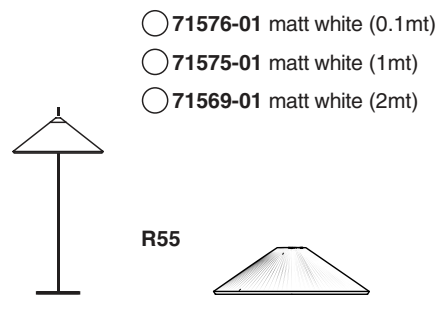

Options

TECHNICAL FEATURES

1 X E27 MAX 15W LED no incl.

Together
we take care
of the planet

Together we take care of the planet. This is why we reduce paper consumption. Please refer to the safety, maintenance and warranty instructions at www.faro.es. If you cannot access it, call us at +34 937 723 965 or write to export@faro.es.