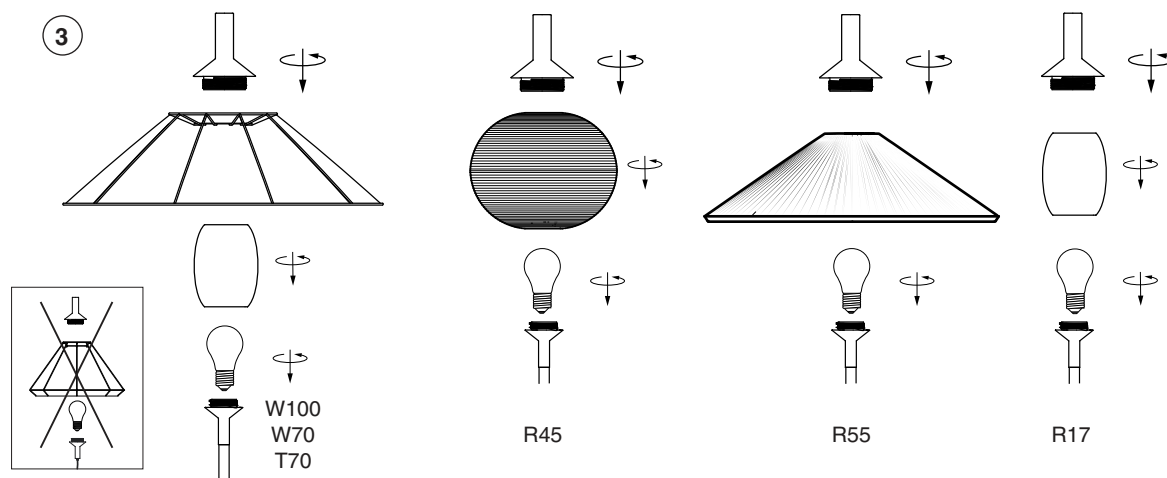

Options

TECHNICAL FEATURES

1 X E27 MAX 15W LED no incl.

Together
we take care
of the planet

Together we take care of the planet. This is why we reduce paper consumption. Please refer to the safety, maintenance and warranty instructions at www.faro.es. If you cannot access it, call us at +34 937 723 965 or write to export@faro.es.