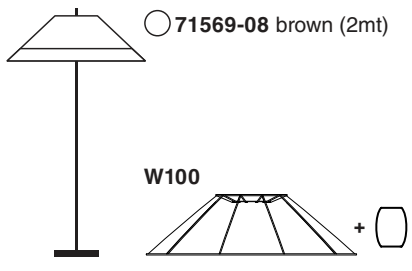

Options

TECHNICAL FEATURES

1 X E27 MAX 15W LED no incl.

Together
we take care
of the planet

Together we take care of the planet. This is why we reduce paper consumption. Please refer to the safety, maintenance and warranty instructions at www.faro.es. If you cannot access it, call us at +34 937 723 965 or write to export@faro.es.