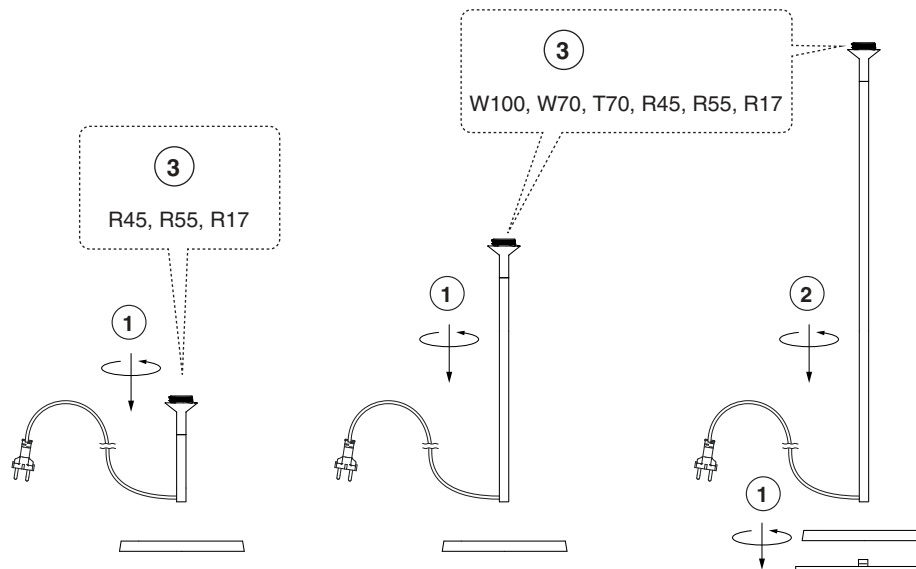

Options

TECHNICAL FEATURES

1 X E27 MAX 15W LED no incl.

Together
we take care
of the planet

Together we take care of the planet. This is why we reduce paper consumption. Please refer to the safety, maintenance and warranty instructions at www.faro.es. If you cannot access it, call us at +34 937 723 965 or write to export@faro.es.