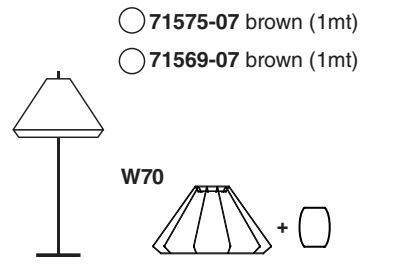

Options

TECHNICAL FEATURES

1 X E27 MAX 15W LED no incl.

Together
we take care
of the planet

Together we take care of the planet. This is why we reduce paper consumption. Please refer to the safety, maintenance and warranty instructions at www.faro.es. If you cannot access it, call us at +34 937 723 965 or write to export@faro.es.