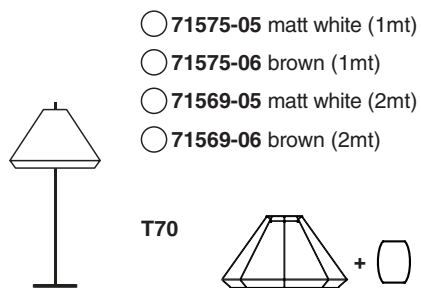

Options

TECHNICAL FEATURES

1 X E27 MAX 15W LED no incl.

Together
we take care
of the planet

Together we take care of the planet. This is why we reduce paper consumption. Please refer to the safety, maintenance and warranty instructions at www.faro.es. If you cannot access it, call us at +34 937 723 965 or write to export@faro.es.